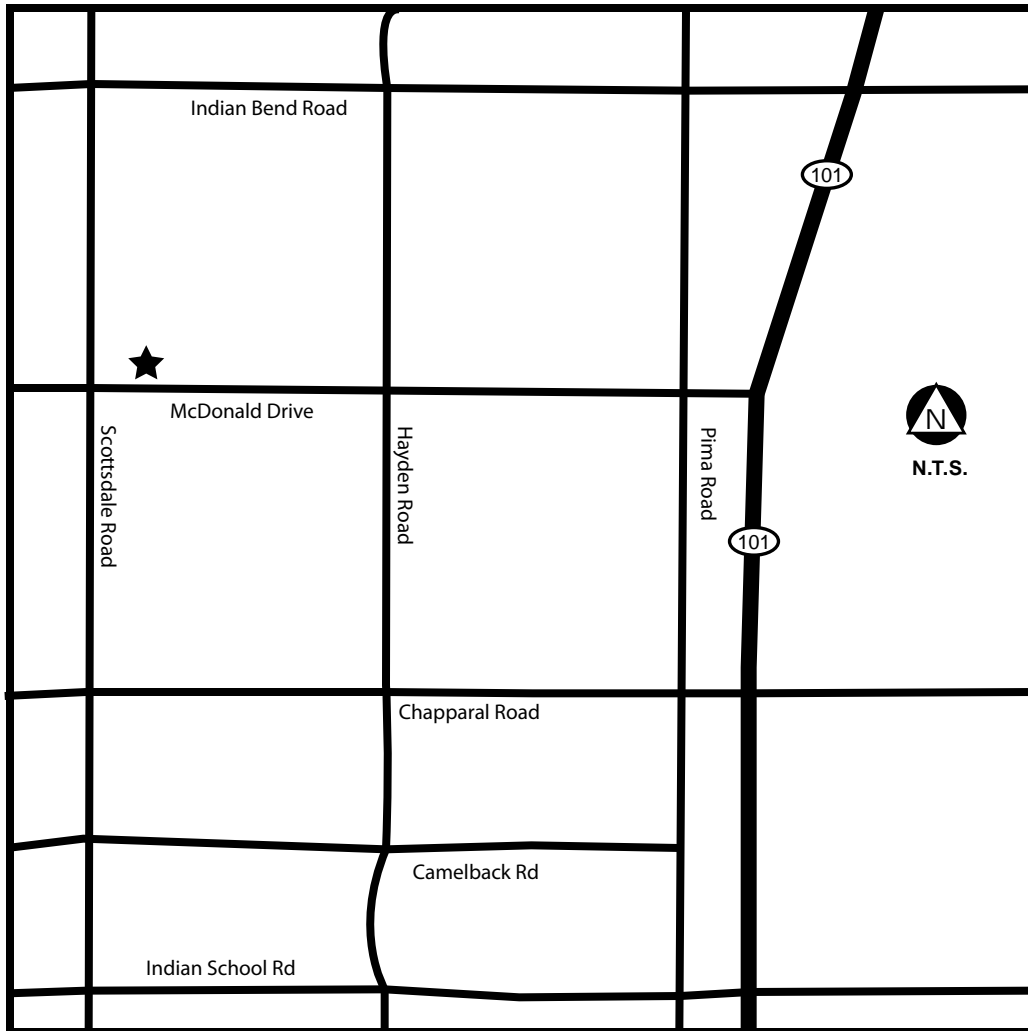

# ESPIRITU LOCI

The Spirit of the Place

### Directions to Espiritu Loci Scottsdale:

From the Loop 101

1. Exit the 101, head West on E McDonald Drive for 2 miles
2. Office will be on the right-hand side approximately 1/4 mile before Scottsdale Road