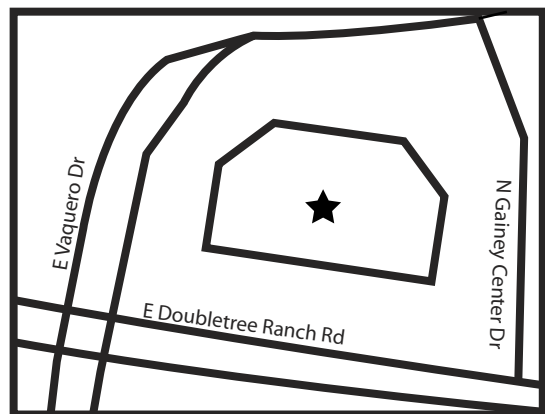

ESPIRITU LOCI

The Spirit of the Place

Directions to Espiritu Loci Scottsdale:

From the Loop 101

1. Exit the 101, head West on E Via De Ventura for 2 miles
2. Continue East. Via De Ventura becomes Doubletree Ranch Road
3. Turn North (right) onto E Vaquero Drive
4. Turn South (right) onto N Gainey Center Dr