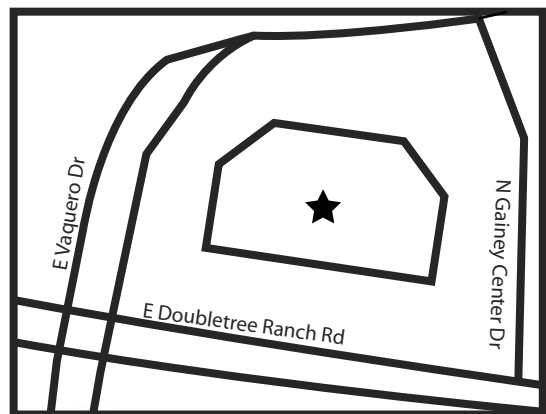

ESPIRITU LOCI

The Spirit of the Place

Directions to Espiritu Loci Scottsdale:

From the Loop 101

1. Exit the 101, head West on E Via De Ventura for 2 miles
2. Continue East. Via De Ventura becomes Doubletree Ranch Road
3. Turn North (right) onto E Vaquero Drive
4. Turn South (right) onto N Gainey Center Dr