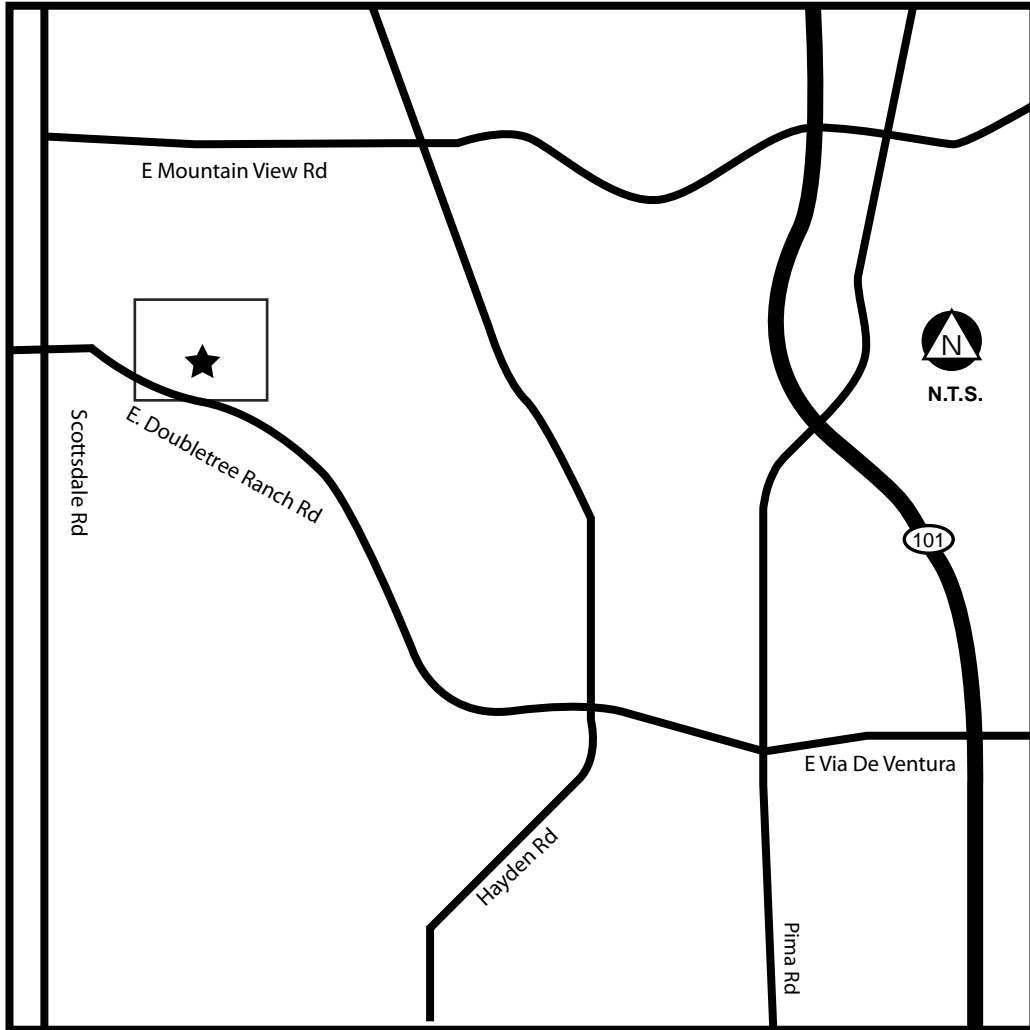

ESPIRITU LOCI

The Spirit of the Place

Directions to Espiritu Loci Scottsdale:

From the Loop 101

1. Exit the 101, head West on E Via De Ventura for 2 miles
2. Continue East. Via De Ventura becomes Doubletree Ranch Road
3. Turn North (right) onto E Vaquero Drive
4. Turn South (right) onto N Gainey Center Dr