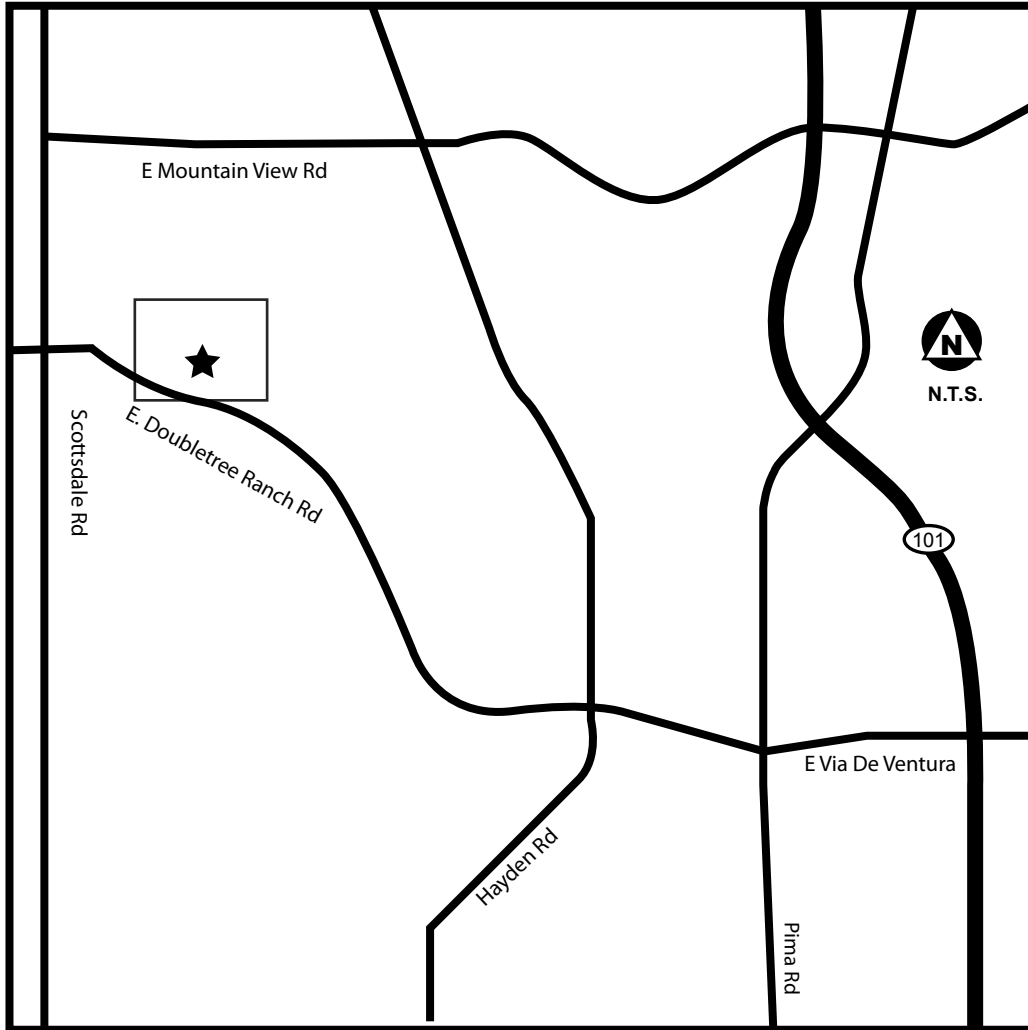

ESPIRITU LOCI

The Spirit of the Place

Directions to Espiritu Loci Scottsdale:

From the Loop 101

1. Exit the 101, head West on E Via De Ventura for 2 miles
2. Continue East. Via De Ventura becomes Doubletree Ranch Road
3. Turn North (right) onto E Vaquero Drive
4. Turn South (right) onto N Gainey Center Dr