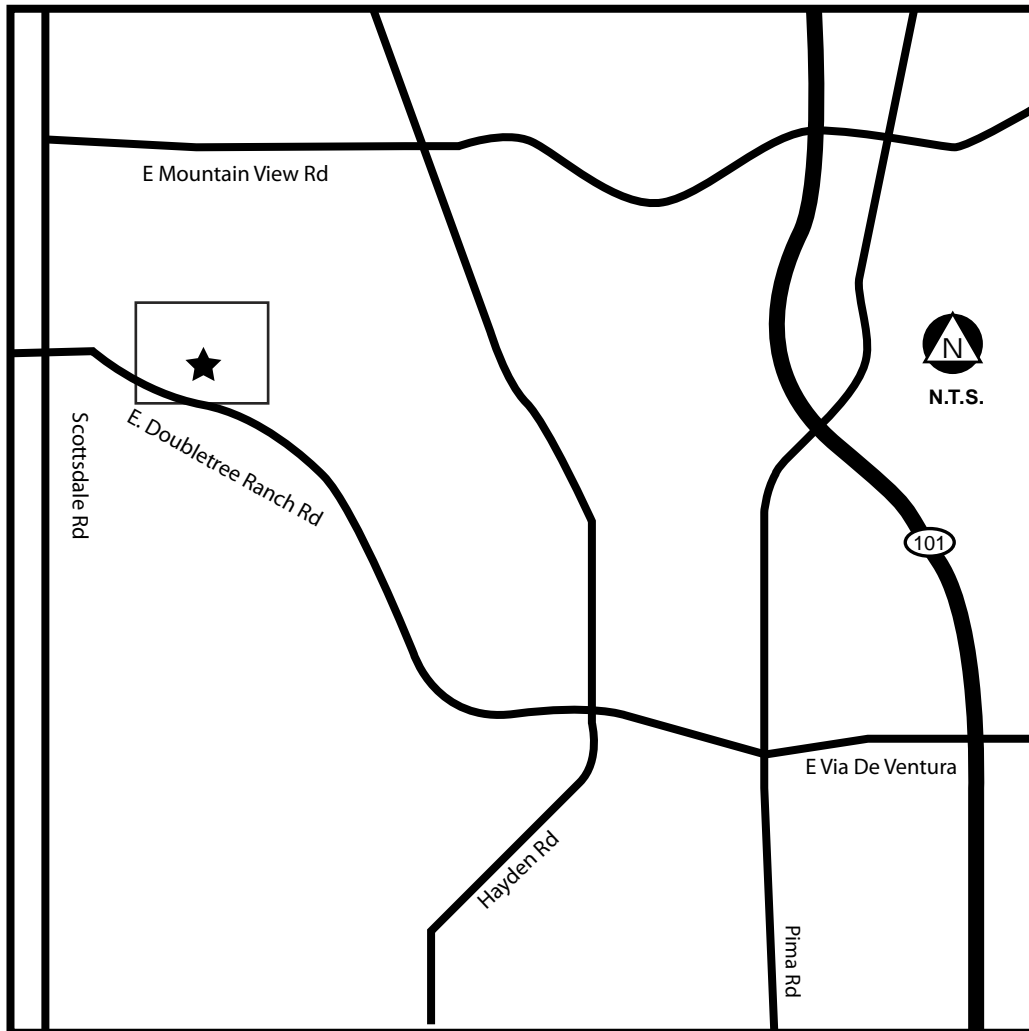

ESPIRITU LOCI

The Spirit of the Place

Directions to Espiritu Loci Scottsdale:

From the Loop 101

1. Exit the 101, head West on E Via De Ventura for 2 miles
2. Continue East. Via De Ventura becomes Doubletree Ranch Road
3. Turn North (right) onto E Vaquero Drive
4. Turn South (right) onto N Gainey Center Dr