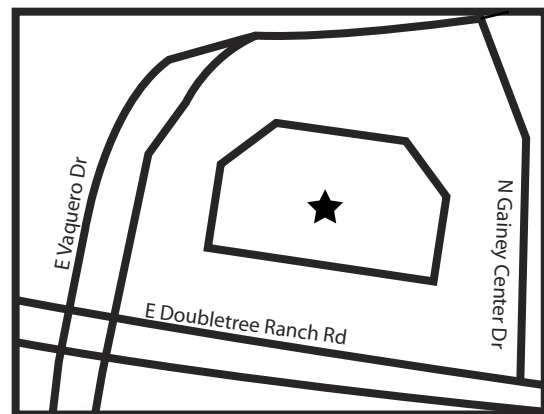

ESPIRITU LOCI

The Spirit of the Place

Directions to Espiritu Loci Scottsdale:

From the Loop 101

1. Exit the 101, head West on E Via De Ventura for 2 miles
2. Continue East. Via De Ventura becomes Doubletree Ranch Road
3. Turn North (right) onto E Vaquero Drive
4. Turn South (right) onto N Gainey Center Dr