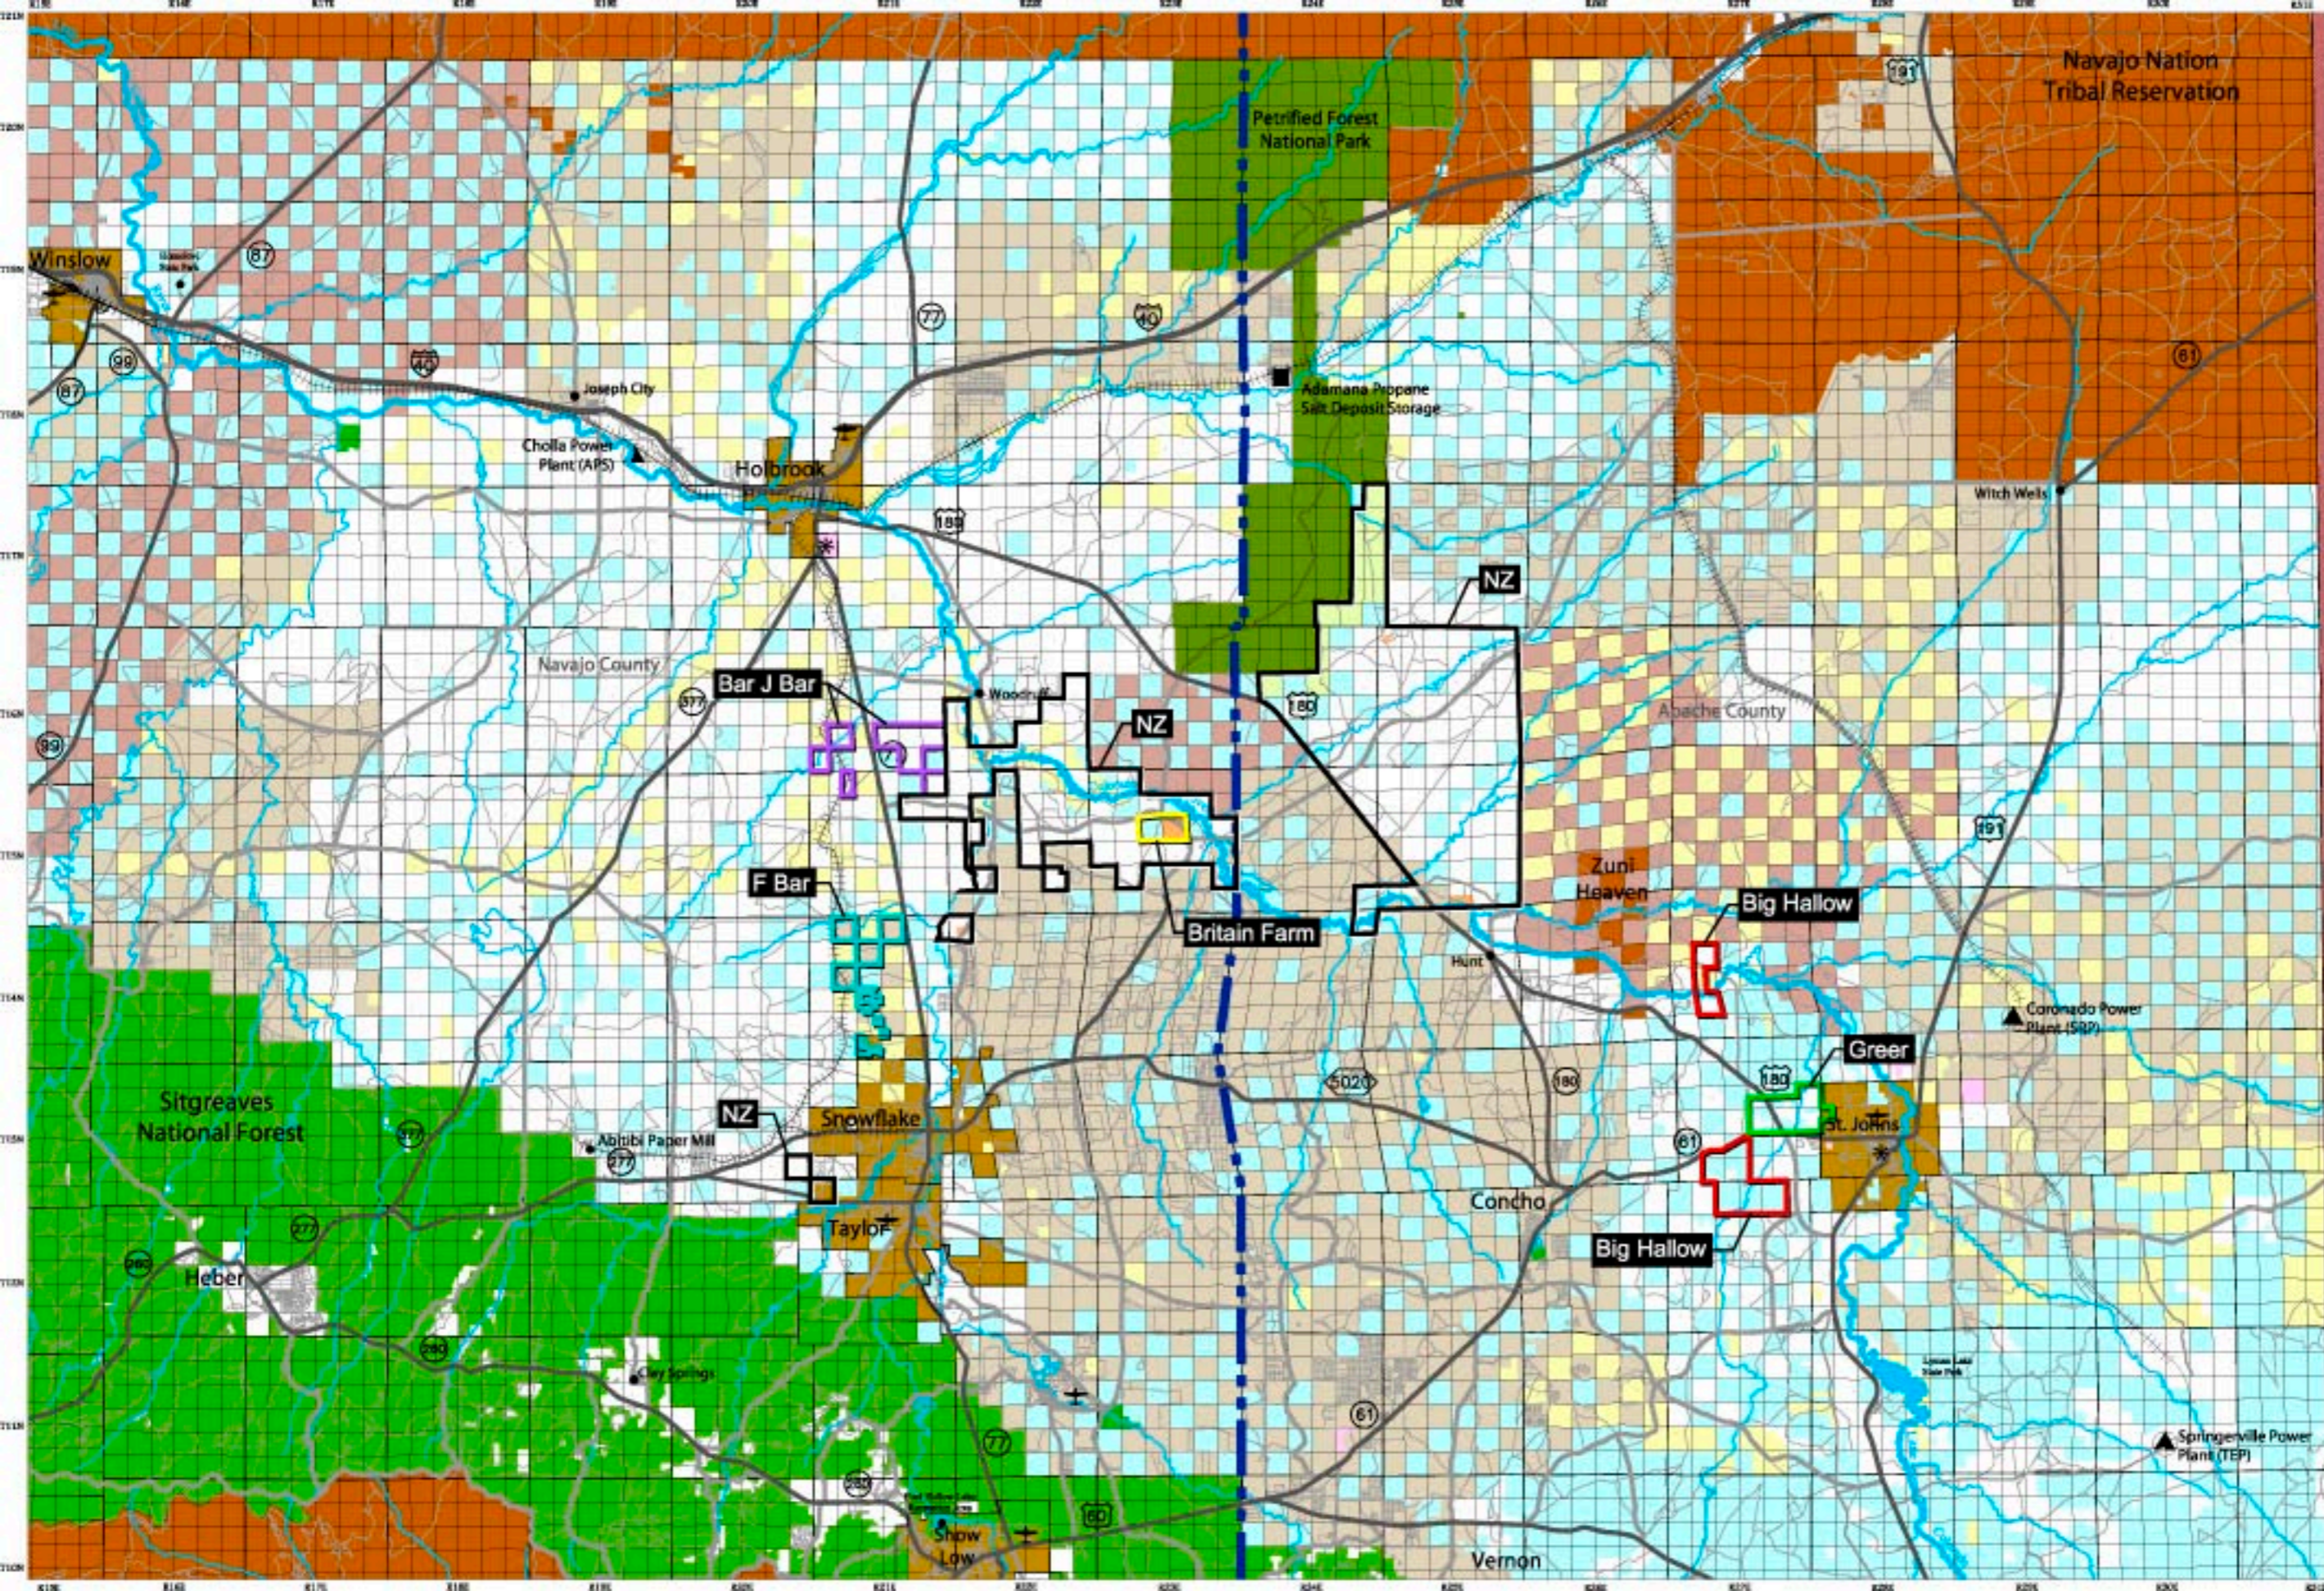

NZ/ Legacy Regional Context - Langley Lands -

- Bar J Bar
- Big Hollow
- Britain Farm
- F Bar
- Greer
- NZ Legacy
- Non - NZ Legacy Private Lands (Out Parcels)
- NZ Legacy Lands to be Traded to PFNP Expansion
- Tribal Land
- BLM Land
- State Land
- Private Land
- National Forest
- Petrified Forest National Park (PFNP)
- Wilderness Area
- Other
- Town Limits
- Tribal Lands (Fee)
- Subdivided Lands
- County Seat
- County Boundry
- Power Plant
- Propane Storage
- Major Transportation Route
- Proposed Major Transportation Route
- Minor Road
- Rail Line
- Airport
- Stream